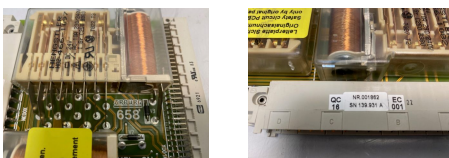

Overview

Arburg 658 relay card / 139.931 A

Arburg

Product number: 251009

Price

€292.00*

Prices excl. VAT plus shipping costs

Description

Arburg 658 Relay card

- removed from Arburg 420 C
- removed from running machine
- fully functional

manufacturer: Arburg

type: Arburg658

* All prices excl. VAT plus shipping costs and possible delivery charges, if not stated otherwise.