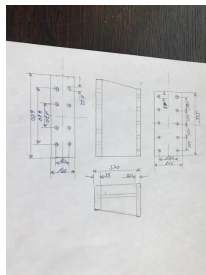

## Description

adapter 370 mm for removal robot

- height: 370 mm
- length x width: 555 x 255 mm / 600 x 160 mm

\* All prices excl. VAT plus shipping costs and possible delivery charges, if not stated otherwise.

- bore pattern: 125 x 170 M13 (x5), 170/410 x 80 M22 (see drawing)
- removed from KM175-700-60CZ
- removed from running machine
- fully functional

manufacturer: Krauss Maffei