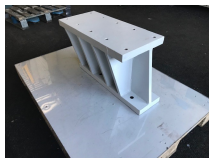

## Description

adapter 370 mm for removal robot

- height: 370 mm
- length x width: 555 x 255 mm / 600 x 160 mm

\* All prices excl. VAT plus shipping costs and possible delivery charges, if not stated otherwise.