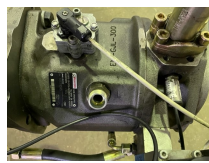

Description

Pump system 75kW 140_140_71

- removed from Engel_DUO2550H-2550M-900WP combi
- fully functional

* All prices excl. VAT plus shipping costs and possible delivery charges, if not stated otherwise.