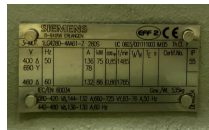

Description

Pump system 75kW 140_140_71

- removed from Engel_DUO2550H-2550M-900WP combi
- fully functional

* All prices excl. VAT plus shipping costs and possible delivery charges, if not stated otherwise.